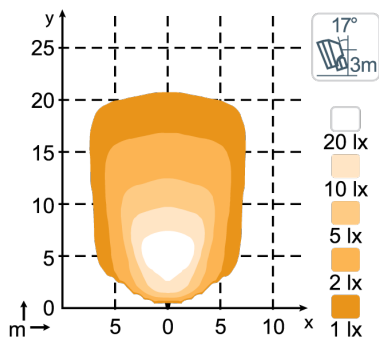

CONNECTORS

Built-in Deutsch DT-2 (2-pin)

KEY FEATURES

- Dimmable & Cost effective all-rounder
- Operational lumens output: 2300lm
- Pure performance in a compact design

LIGHT PATTERNS

Antares Go 625 2300lm
Wide Flood